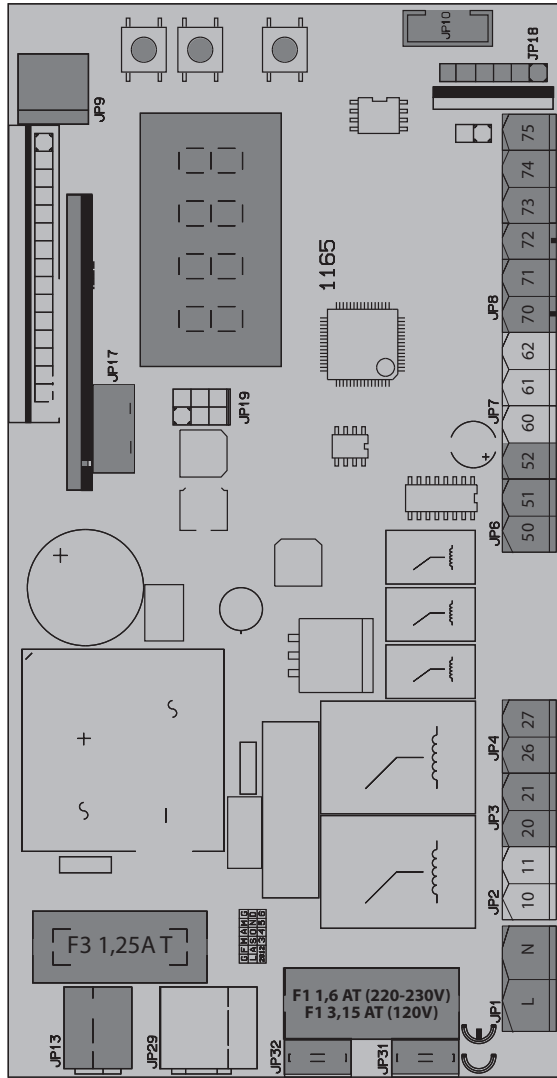

BFTAres Ultra 1000-1500

Reverse or Obstruction Loop Slide Gate

OVS-01GT wiring

Use separate
12VDC/24VDC
200mA minimum
power supply