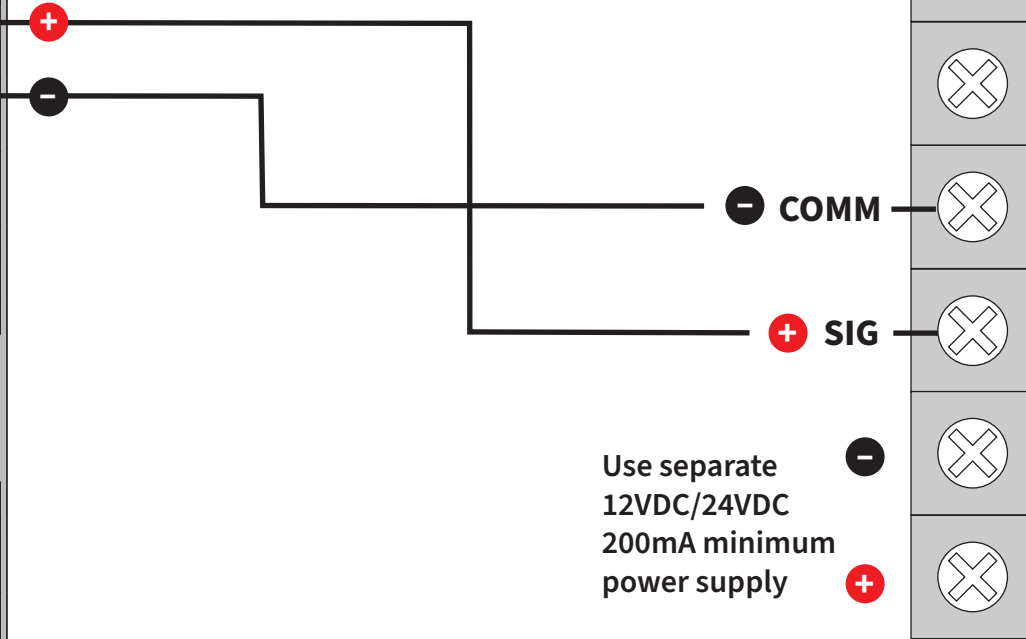

BFTAres Ultra 1000-1500

Reverse or Obstruction Loop Slide Gate

OVS-01GT wiring

Use separate
12VDC/24VDC
200mA minimum
power supply