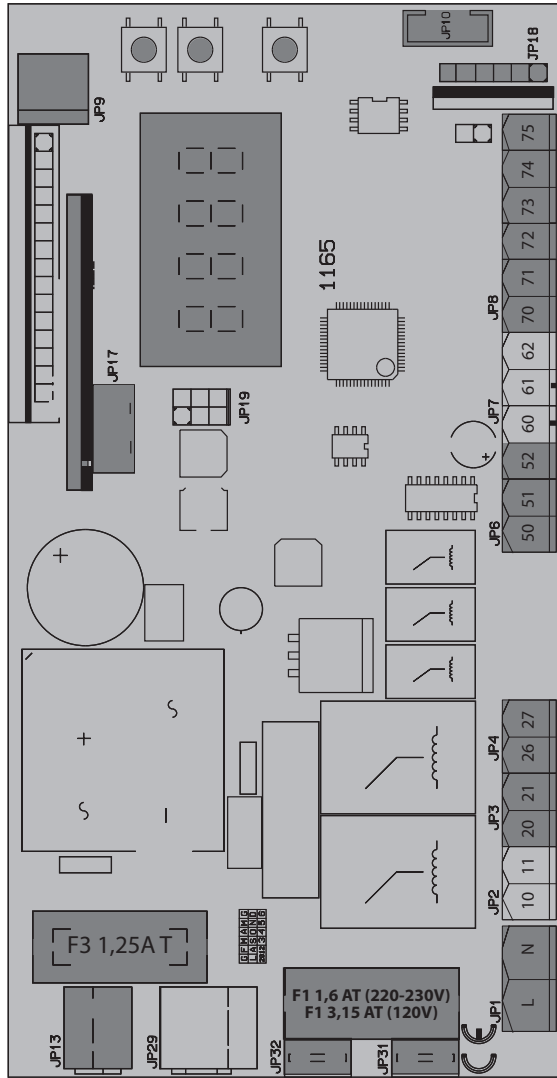

# BFTAres Ultra 1000-1500

# Free Exit Slide Gate

# OVS-01GT wiring

Use separate  
12VDC/24VDC  
200mA minimum  
power supply

Input  
Output  
Power