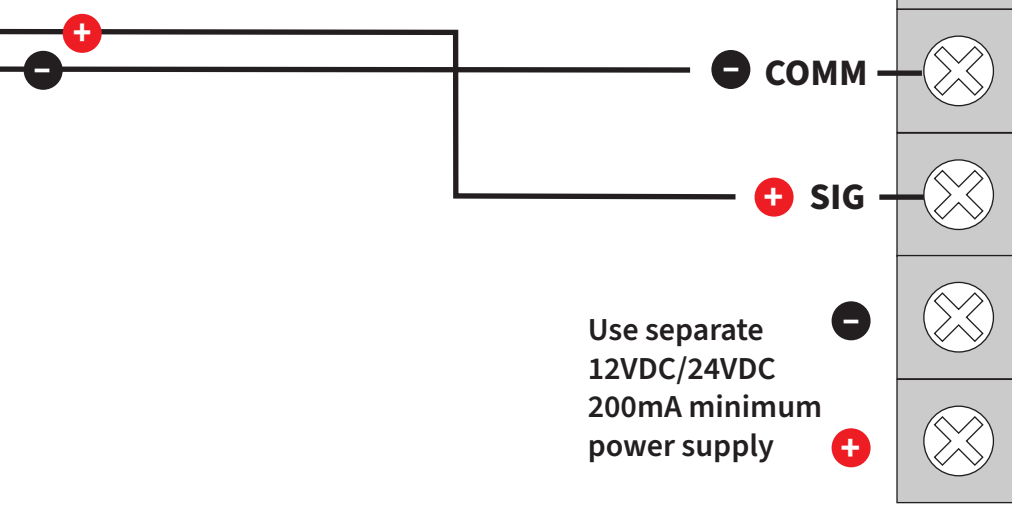

# BFTAres Ultra 1000-1500

# Free Exit Slide Gate

# OVS-01GT wiring

Use separate  
12VDC/24VDC  
200mA minimum  
power supply

Input  
Output  
Power